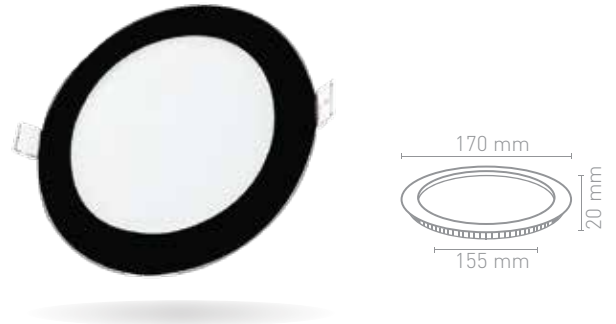

12W Yuvarlak Slim Led Panel Armatür

Circular Type Slim Led Panel Luminaire

Ürün Kodu Product Code	Giriş Voltajı Input Voltage	Renk Sıcaklığı Color Temperature	Lumen	Koli Adedi Box Quantity	Fiyat Price
VPSAYS01230	185-265V AC	3.000K	960	48	174,00₺
VPSAYS01240	185-265V AC	4.000K	960	48	174,00₺
VPSAYS01265	185-265V AC	6.500K	960	48	174,00₺