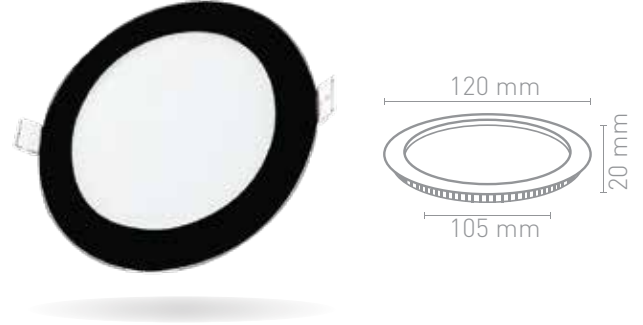

6W Yuvarlak Slim Led Panel Armatür

Circular Type Slim Led Panel Luminaire

Ürün Kodu Product Code	Giriş Voltajı Input Voltage	Renk Sıcaklığı Color Temperature	Lumen	Koli Adedi Box Quantity	Fiyat Price
VPSAYS00630	185-265V AC	3.000K	480	80	116,00₺
VPSAYS00640	185-265V AC	4.000K	480	80	116,00₺
VPSAYS00665	185-265V AC	6.500K	480	80	116,00₺