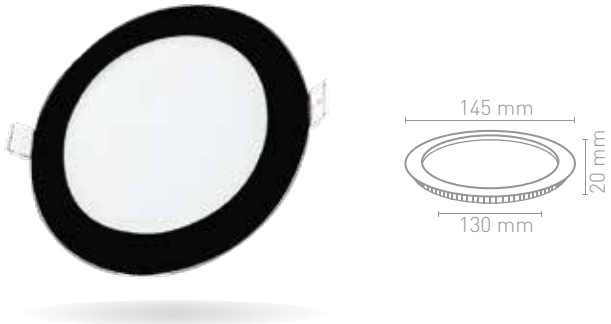

9W Yuvarlak Slim Led Panel Armatür

Circular Type Slim Led Panel Luminaire

Ürün Kodu Product Code	Giriş Voltajı Input Voltage	Renk Sıcaklığı Color Temperature	Lumen	Koli Adedi Box Quantity	Fiyat Price
VPSAYS00930	185-265V AC	3.000K	720	60	148,00₺
VPSAYS00940	185-265V AC	4.000K	720	60	148,00₺
VPSAYS00965	185-265V AC	6.500K	720	60	148,00₺