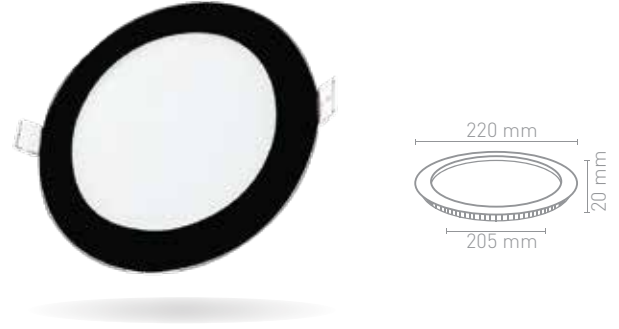

18W Yuvarlak Slim Led Panel Armatür

Circular Type Slim Led Panel Luminaire

Ürün Kodu Product Code	Giriş Voltajı Input Voltage	Renk Sıcaklığı Color Temperature	Lumen	Koli Adedi Box Quantity	Fiyat Price
VPSAYS01830	185-265V AC	3.000K	1.440	40	210,00₺
VPSAYS01840	185-265V AC	4.000K	1.440	40	210,00₺
VPSAYS01865	185-265V AC	6.500K	1.440	40	210,00₺