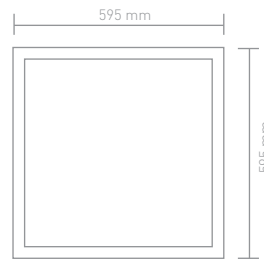

ISO 9001

BACKLIGHT LED PANEL ARMATÜRLER

Backlight Led Panel Luminaires

VOLTEK
LED LIGHTING

40W 60X60 Backlight Led Panel Armatür

Backlight Led Panel Luminaire

SÜPER SLIM
DERİNLİK 2.5 CM

Yüksek Performans