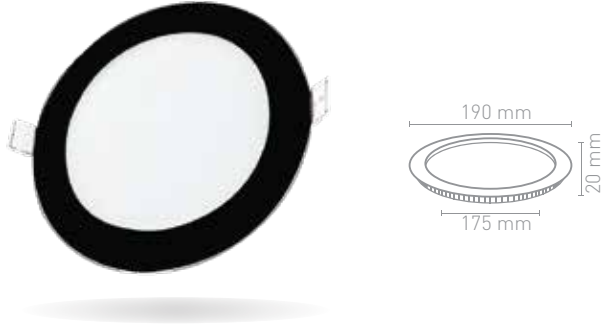

15W Yuvarlak Slim Led Panel Armatür

Circular Type Slim Led Panel Luminaire

Ürün Kodu Product Code	Giriş Voltajı Input Voltage	Renk Sıcaklığı Color Temperature	Lumen	Koli Adedi Box Quantity	Fiyat Price
VPSAYS01530	185-265V AC	3.000K	1.200	48	194,00₺
VPSAYS01540	185-265V AC	4.000K	1.200	48	194,00₺
VPSAYS01565	185-265V AC	6.500K	1.200	48	194,00₺